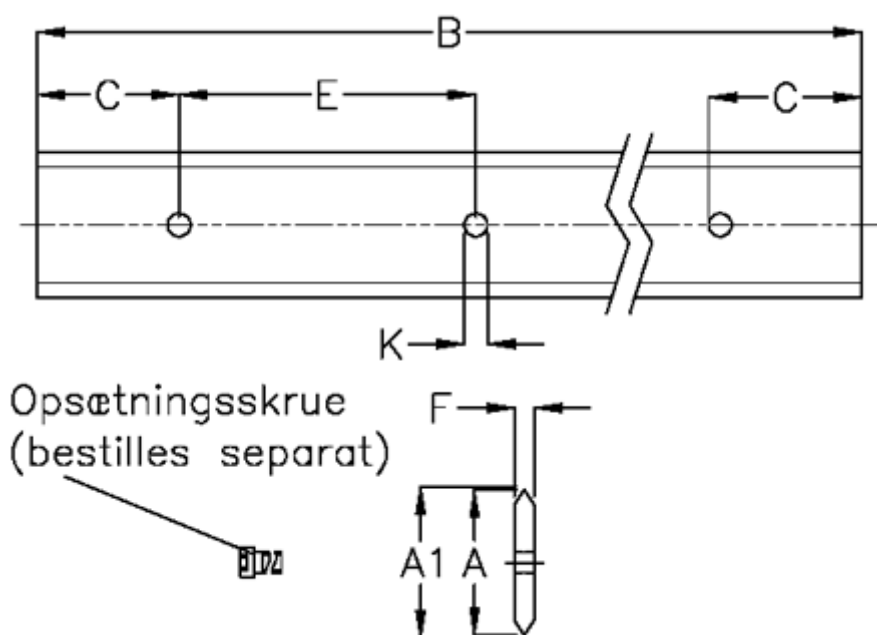

Data Sheet

Article number: 059126716

Description: Hepco SL2 spacer slide
SS M 60-716

Measures

A	= 60
A1	= 60.81
B	= 716
C	= 43.0
E	= 90
F	= 6.1
For bearing	= 34
For screw	= M8x20

K	= 9.0
Weight kg/1000	= 2650